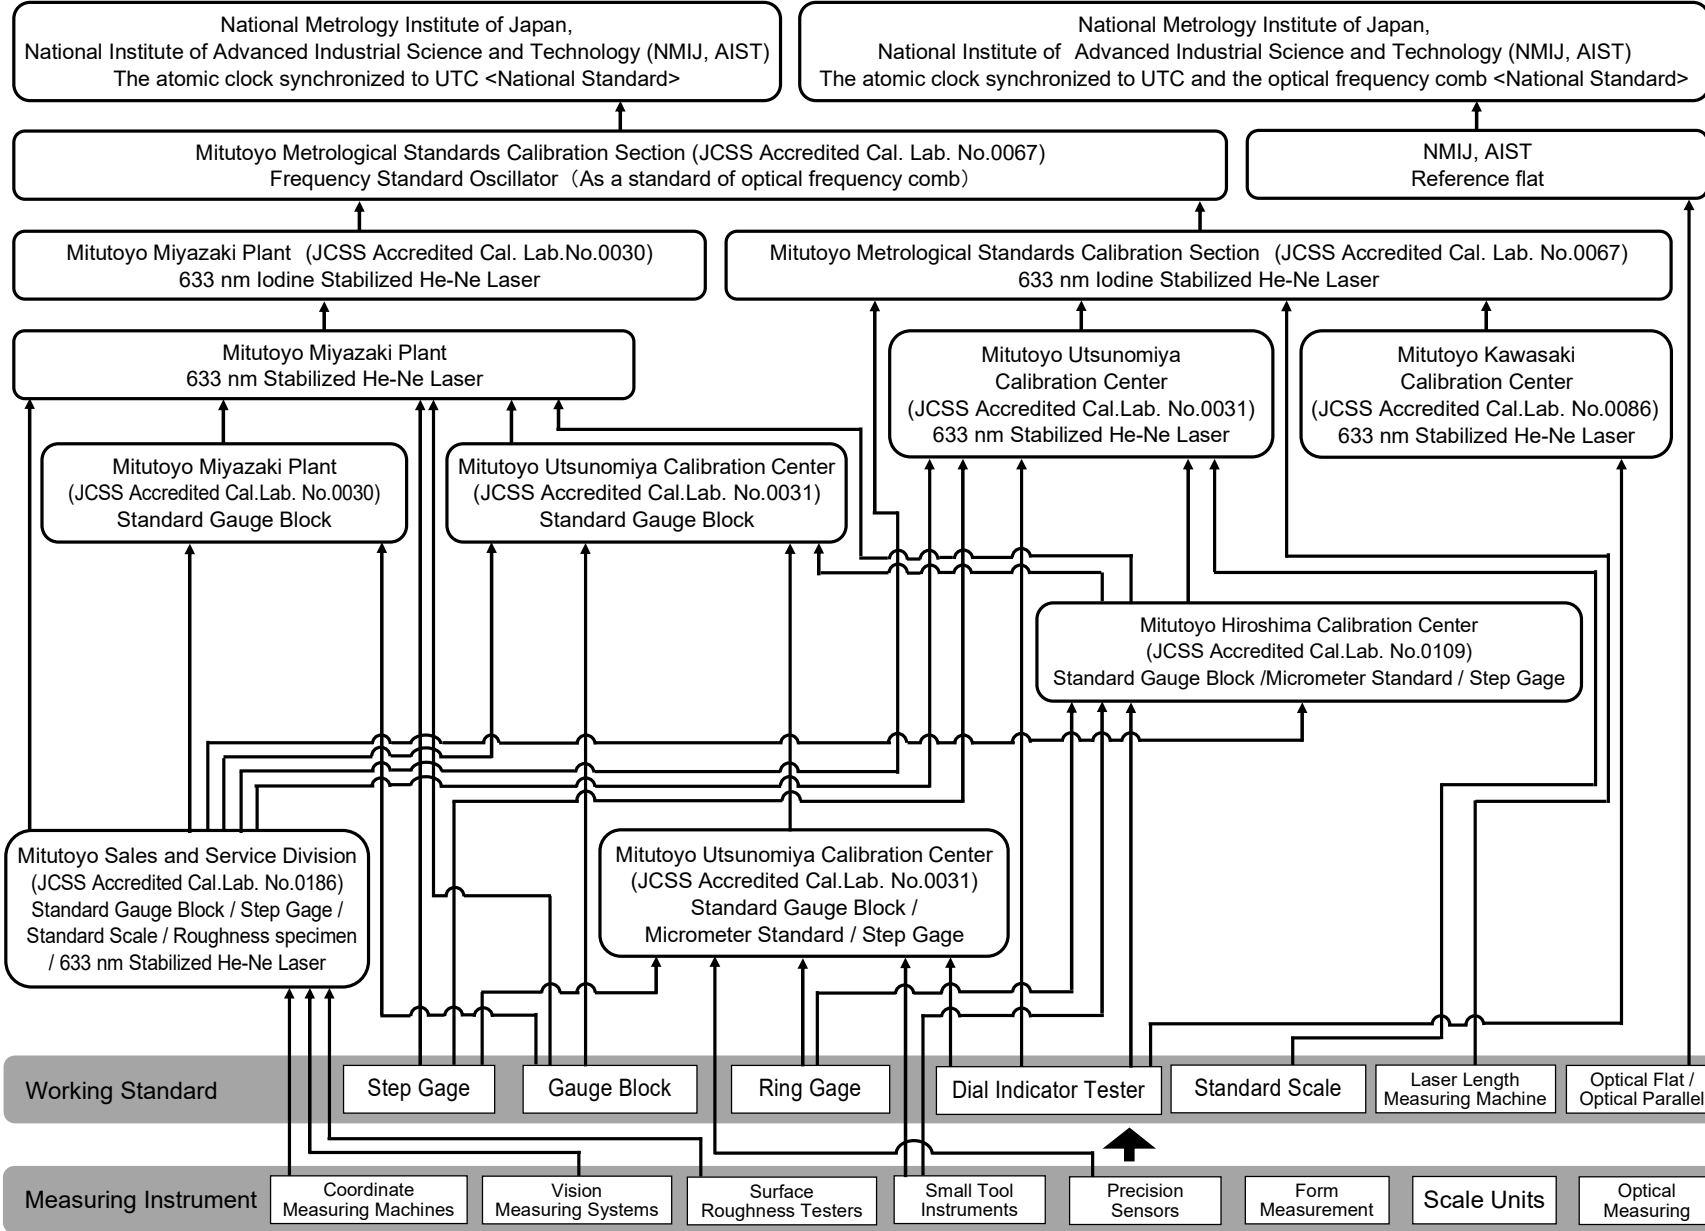

Traceability of Mitutoyo Standard

Traceability of Length Field

Traceability of Temperature

◆ This chart shows a simplified traceability system of a part of Mitutoyo products. Detailed traceability charts are published for each product.

Traceability of Test Equipment

◆ This chart shows a simplified traceability system of a part of Mitutoyo products. Detailed traceability charts are published for each product.